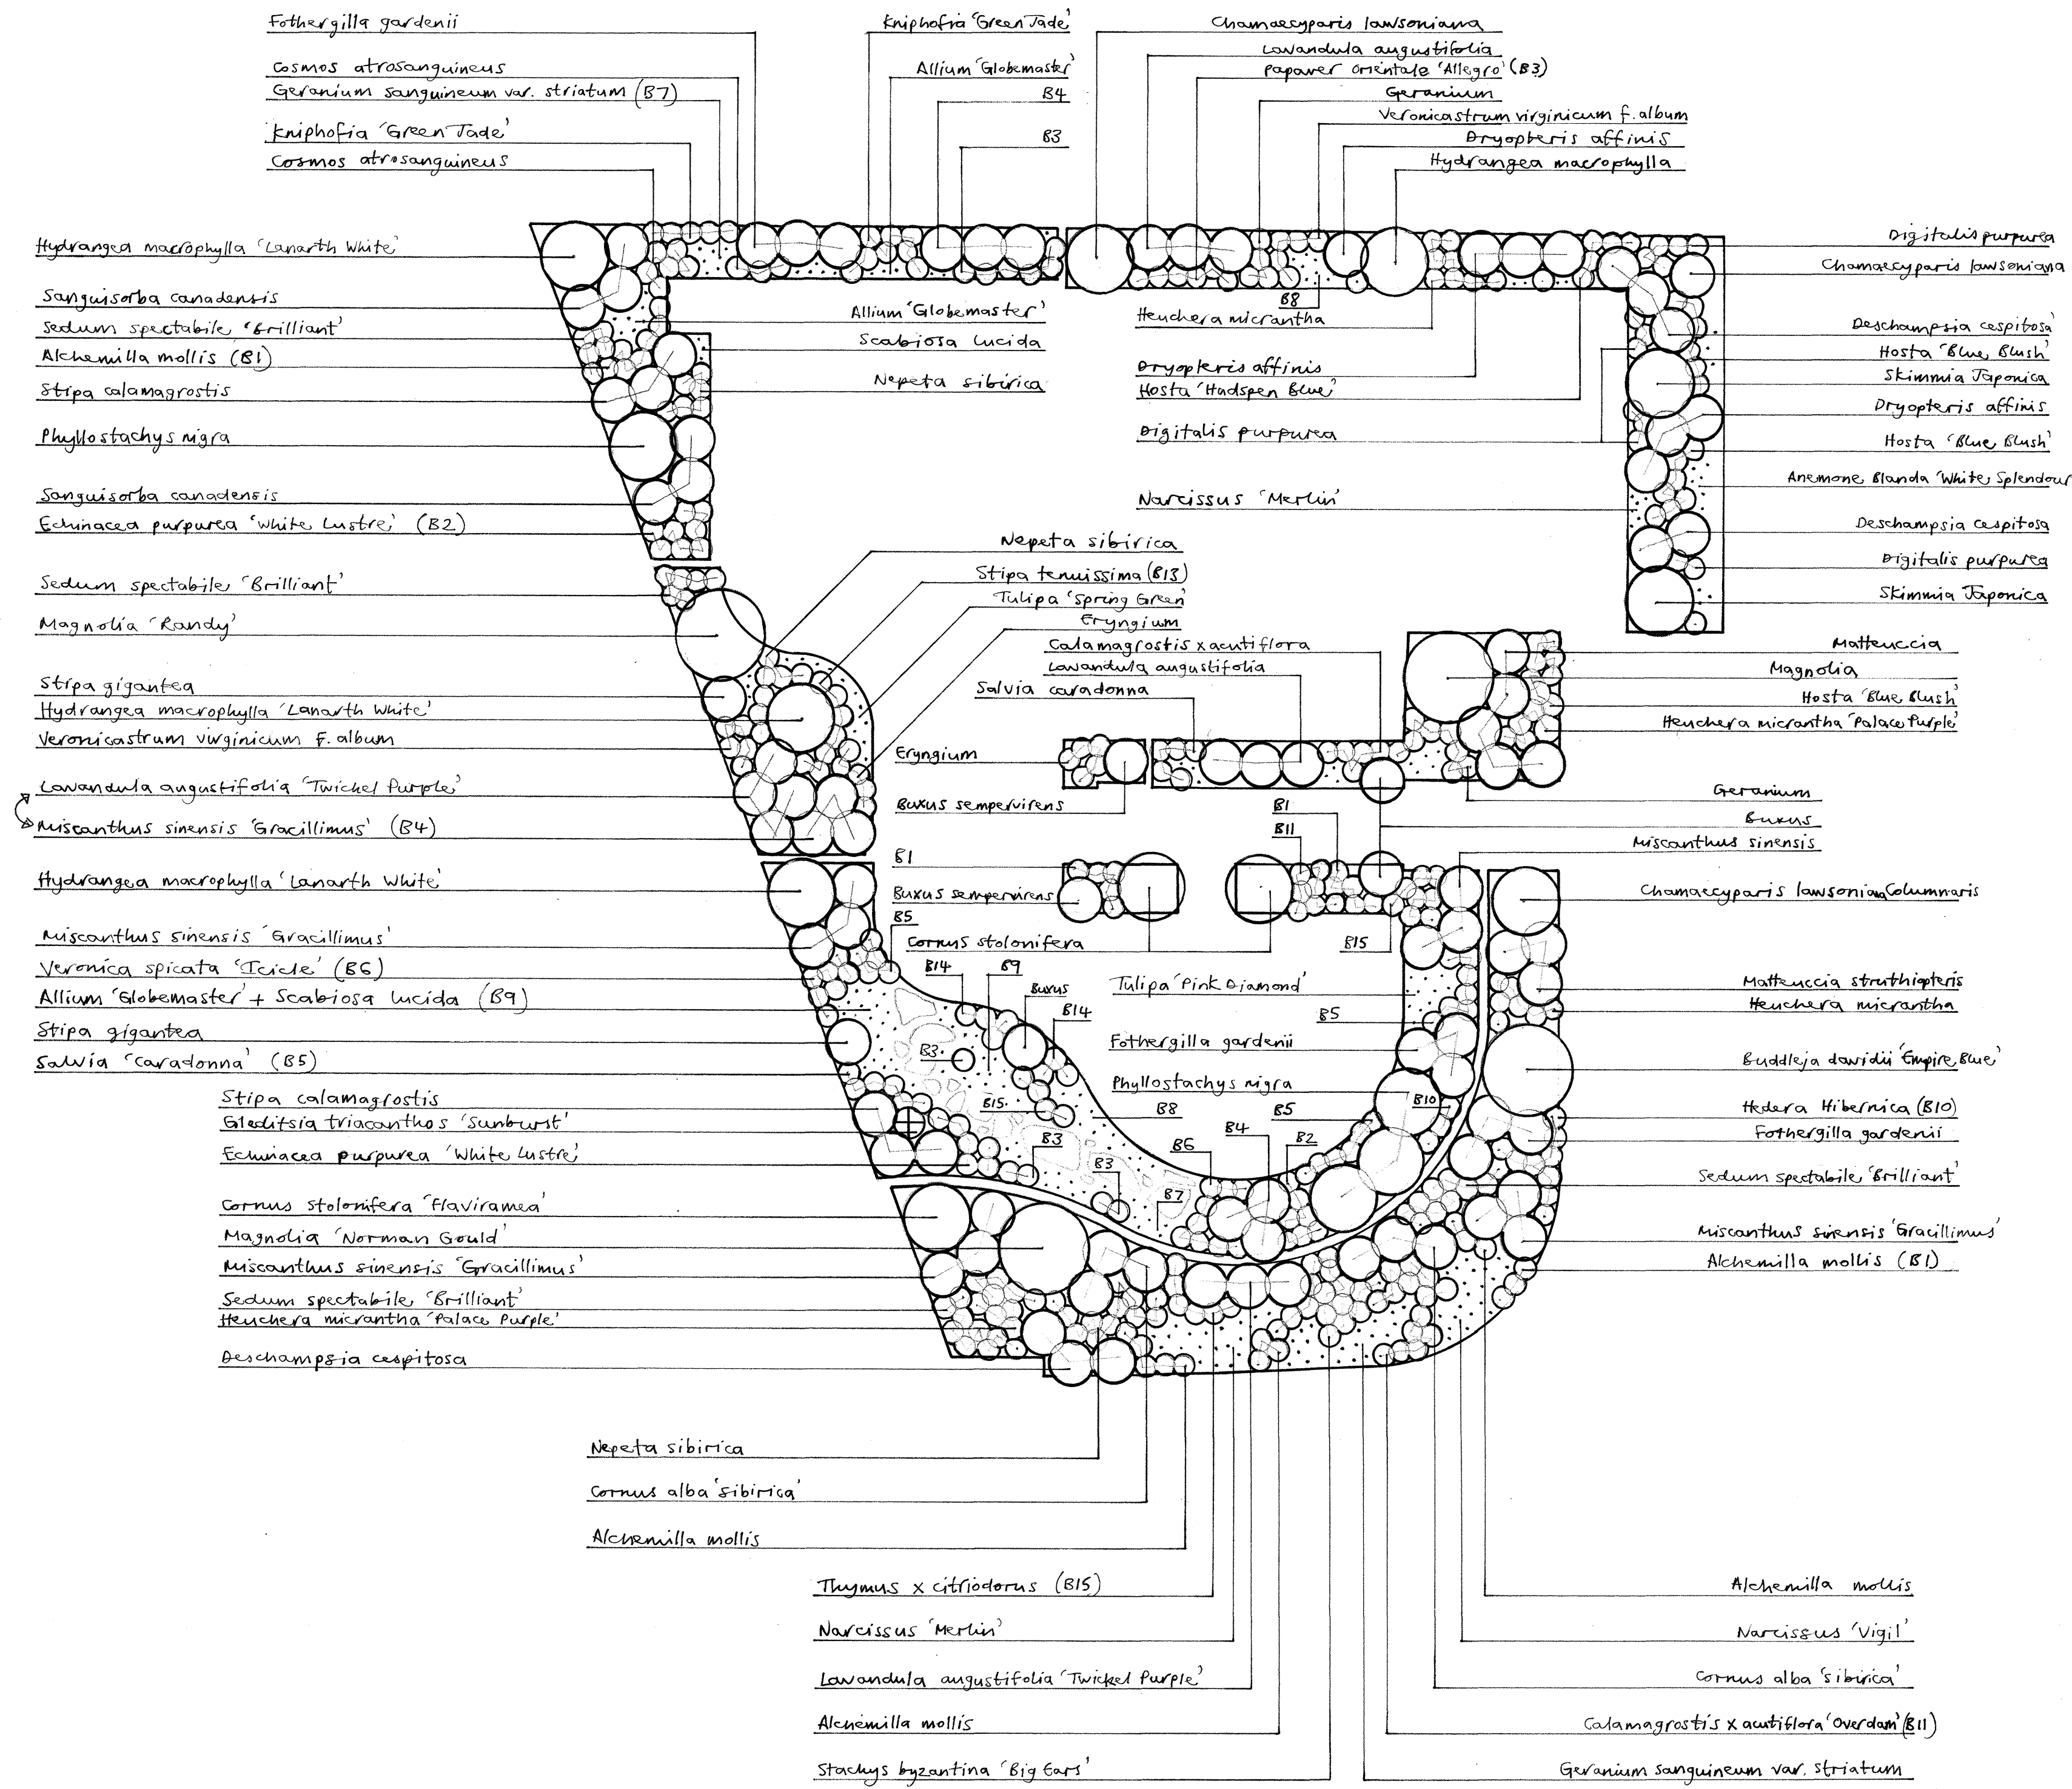

Perennials etc

Achillea 'Wesersandstein' (B14) x7
Digitalis purpurea x11
Salvia carradonna (B5) x29
Sanguisorba canadensis x6
Thymus x citriodorus (B15) x18
Stachys byzantina 'Big ears' x16
Hedera hibernica (B10) x12
Heuchera micrantha 'Palace Purple' x29
Hosta 'Blue Blush' x21
Hosta 'Hadspen Blue' x5
Nepeta sibirica x25
Geranium sanguineum var. striatum (B7) x50
Echinacea purpurea 'White Lustre' (B2) x25
Kniphofia 'Green Jade' x14
Cosmos atrosanguineus x9
Sedum spectabile 'Brilliant' x30
Alchemilla mollis (B1) x31
Anemone blanda 'White splendour' x16
Tanacetum argenteum (B8) x22
Scabiosa lucida (B9) x30
Veronica spicata 'Icicle' (B6) x16
Veronicastrum virginicum f. album x10
Papaver orientale 'Allegra' (B3) x15
Eryngium x tripartitum x10

Grasses, Bamboo, Ferns

Phyllostachys nigra x4
Calamagrostis x acutiflora 'Overdam' (B11) x26
Miscanthus sinensis 'Gracillimus' (B4) x21
Deschampsia cespitosa x8
Stipa gigantea x2
Stipa calamagrostis x6
Stipa tenuissima (B13) x10
Matteuccia struthiopteris x8
Dryopteris affinis x7

Bulbs

Allium 'Globemaster' (B9) x40
Narcissus 'Vigil' x20
Narcissus 'Merlin' x26
Tulipa 'Pink Diamond' x11
Tulipa 'Spring Green' x11

Client: Abdel-Baki/Hussey
Project: Norevägen 5
163 41 Spånga
Drawing Title: Planting Plan

Scale: 1:100
Date: March 05
Drawing No: 12/09

Drawn by: J Bush
Stem landscape & garden design

Fothergilla gardenii
Cosmos atrosanguineus
Geranium sanguineum var. striatum (B7)
Kniphofia 'Green Jade'
Cosmos atrosanguineus

Kniphofia 'Green Jade'
Allium 'Globemaster' B4
B3

Chamaecyparis lawsoniana
Lavandula angustifolia
Papaver orientale 'Allegra' (B3)
Geranium
Veronicastrum virginicum f. album
Dryopteris affinis
Hydrangea macrophylla

Hydrangea macrophylla 'Lanarth White'
Sanguisorba canadensis
Sedum spectabile 'Brilliant'
Alchemilla mollis (B1)
Stipa calamagrostis
Phyllostachys nigra

Allium 'Globemaster'
Scabiosa lucida
Nepeta sibirica

Heuchera micrantha B8
Dryopteris affinis
Hosta 'Hadspen Blue'
Digitalis purpurea

Digitalis purpurea
Chamaecyparis lawsoniana
Deschampsia cespitosa
Hosta 'Blue Blush'
Skimmia japonica
Dryopteris affinis
Hosta 'Blue Blush'
Anemone blanda 'White Splendour'

Sanguisorba canadensis
Echinacea purpurea 'White Lustre' (B2)
Sedum spectabile 'Brilliant'
Magnolia 'Randy'

Narcissus 'Merlin'

Deschampsia cespitosa
Digitalis purpurea
Skimmia japonica

Stipa gigantea
Hydrangea macrophylla 'Lanarth White'
Veronicastrum virginicum f. album

Nepeta sibirica
Stipa tenuissima (B13)
Tulipa 'Spring Green'
Eryngium
Calamagrostis x acutiflora
Lavandula angustifolia
Salvia carradonna

Matteuccia
Magnolia
Hosta 'Blue Blush'
Heuchera micrantha 'Palace Purple'

Lavandula angustifolia 'Twickel Purple'
Miscanthus sinensis 'Gracillimus' (B4)

Eryngium
Buxus sempervirens

Geranium
Buxus
Miscanthus sinensis

Hydrangea macrophylla 'Lanarth White'
Miscanthus sinensis 'Gracillimus'
Veronica spicata 'Icicle' (B6)
Allium 'Globemaster' + Scabiosa lucida (B9)
Stipa gigantea
Salvia 'Caradonna' (B5)

Buxus sempervirens B5
Cornus stolonifera B14
Buxus B14
Tulipa 'Pink Diamond' B5
Fothergilla gardenii B5
Phyllostachys nigra B8
B3
B6
B4
B2

Chamaecyparis lawsoniana Columnaris
Matteuccia struthiopteris
Heuchera micrantha

Stipa calamagrostis
Gleditsia triacanthos 'Sunburst'
Echinacea purpurea 'White Lustre'

Buddleja davidii 'Empire Blue'
Hedera hibernica (B10)
Fothergilla gardenii
Sedum spectabile 'Brilliant'

Cornus stolonifera 'Flaviramea'
Magnolia 'Norman Gould'
Miscanthus sinensis 'Gracillimus'
Sedum spectabile 'Brilliant'
Heuchera micrantha 'Palace Purple'
Deschampsia cespitosa

Miscanthus sinensis 'Gracillimus'
Alchemilla mollis (B1)

Nepeta sibirica
Cornus alba 'sibirica'
Alchemilla mollis

Thymus x citriodorus (B15)
Narcissus 'Merlin'
Lavandula angustifolia 'Twickel Purple'
Alchemilla mollis
Stachys byzantina 'Big Ears'

Alchemilla mollis
Narcissus 'Vigil'
Cornus alba 'sibirica'
Calamagrostis x acutiflora 'Overdam' (B11)
Geranium sanguineum var. striatum